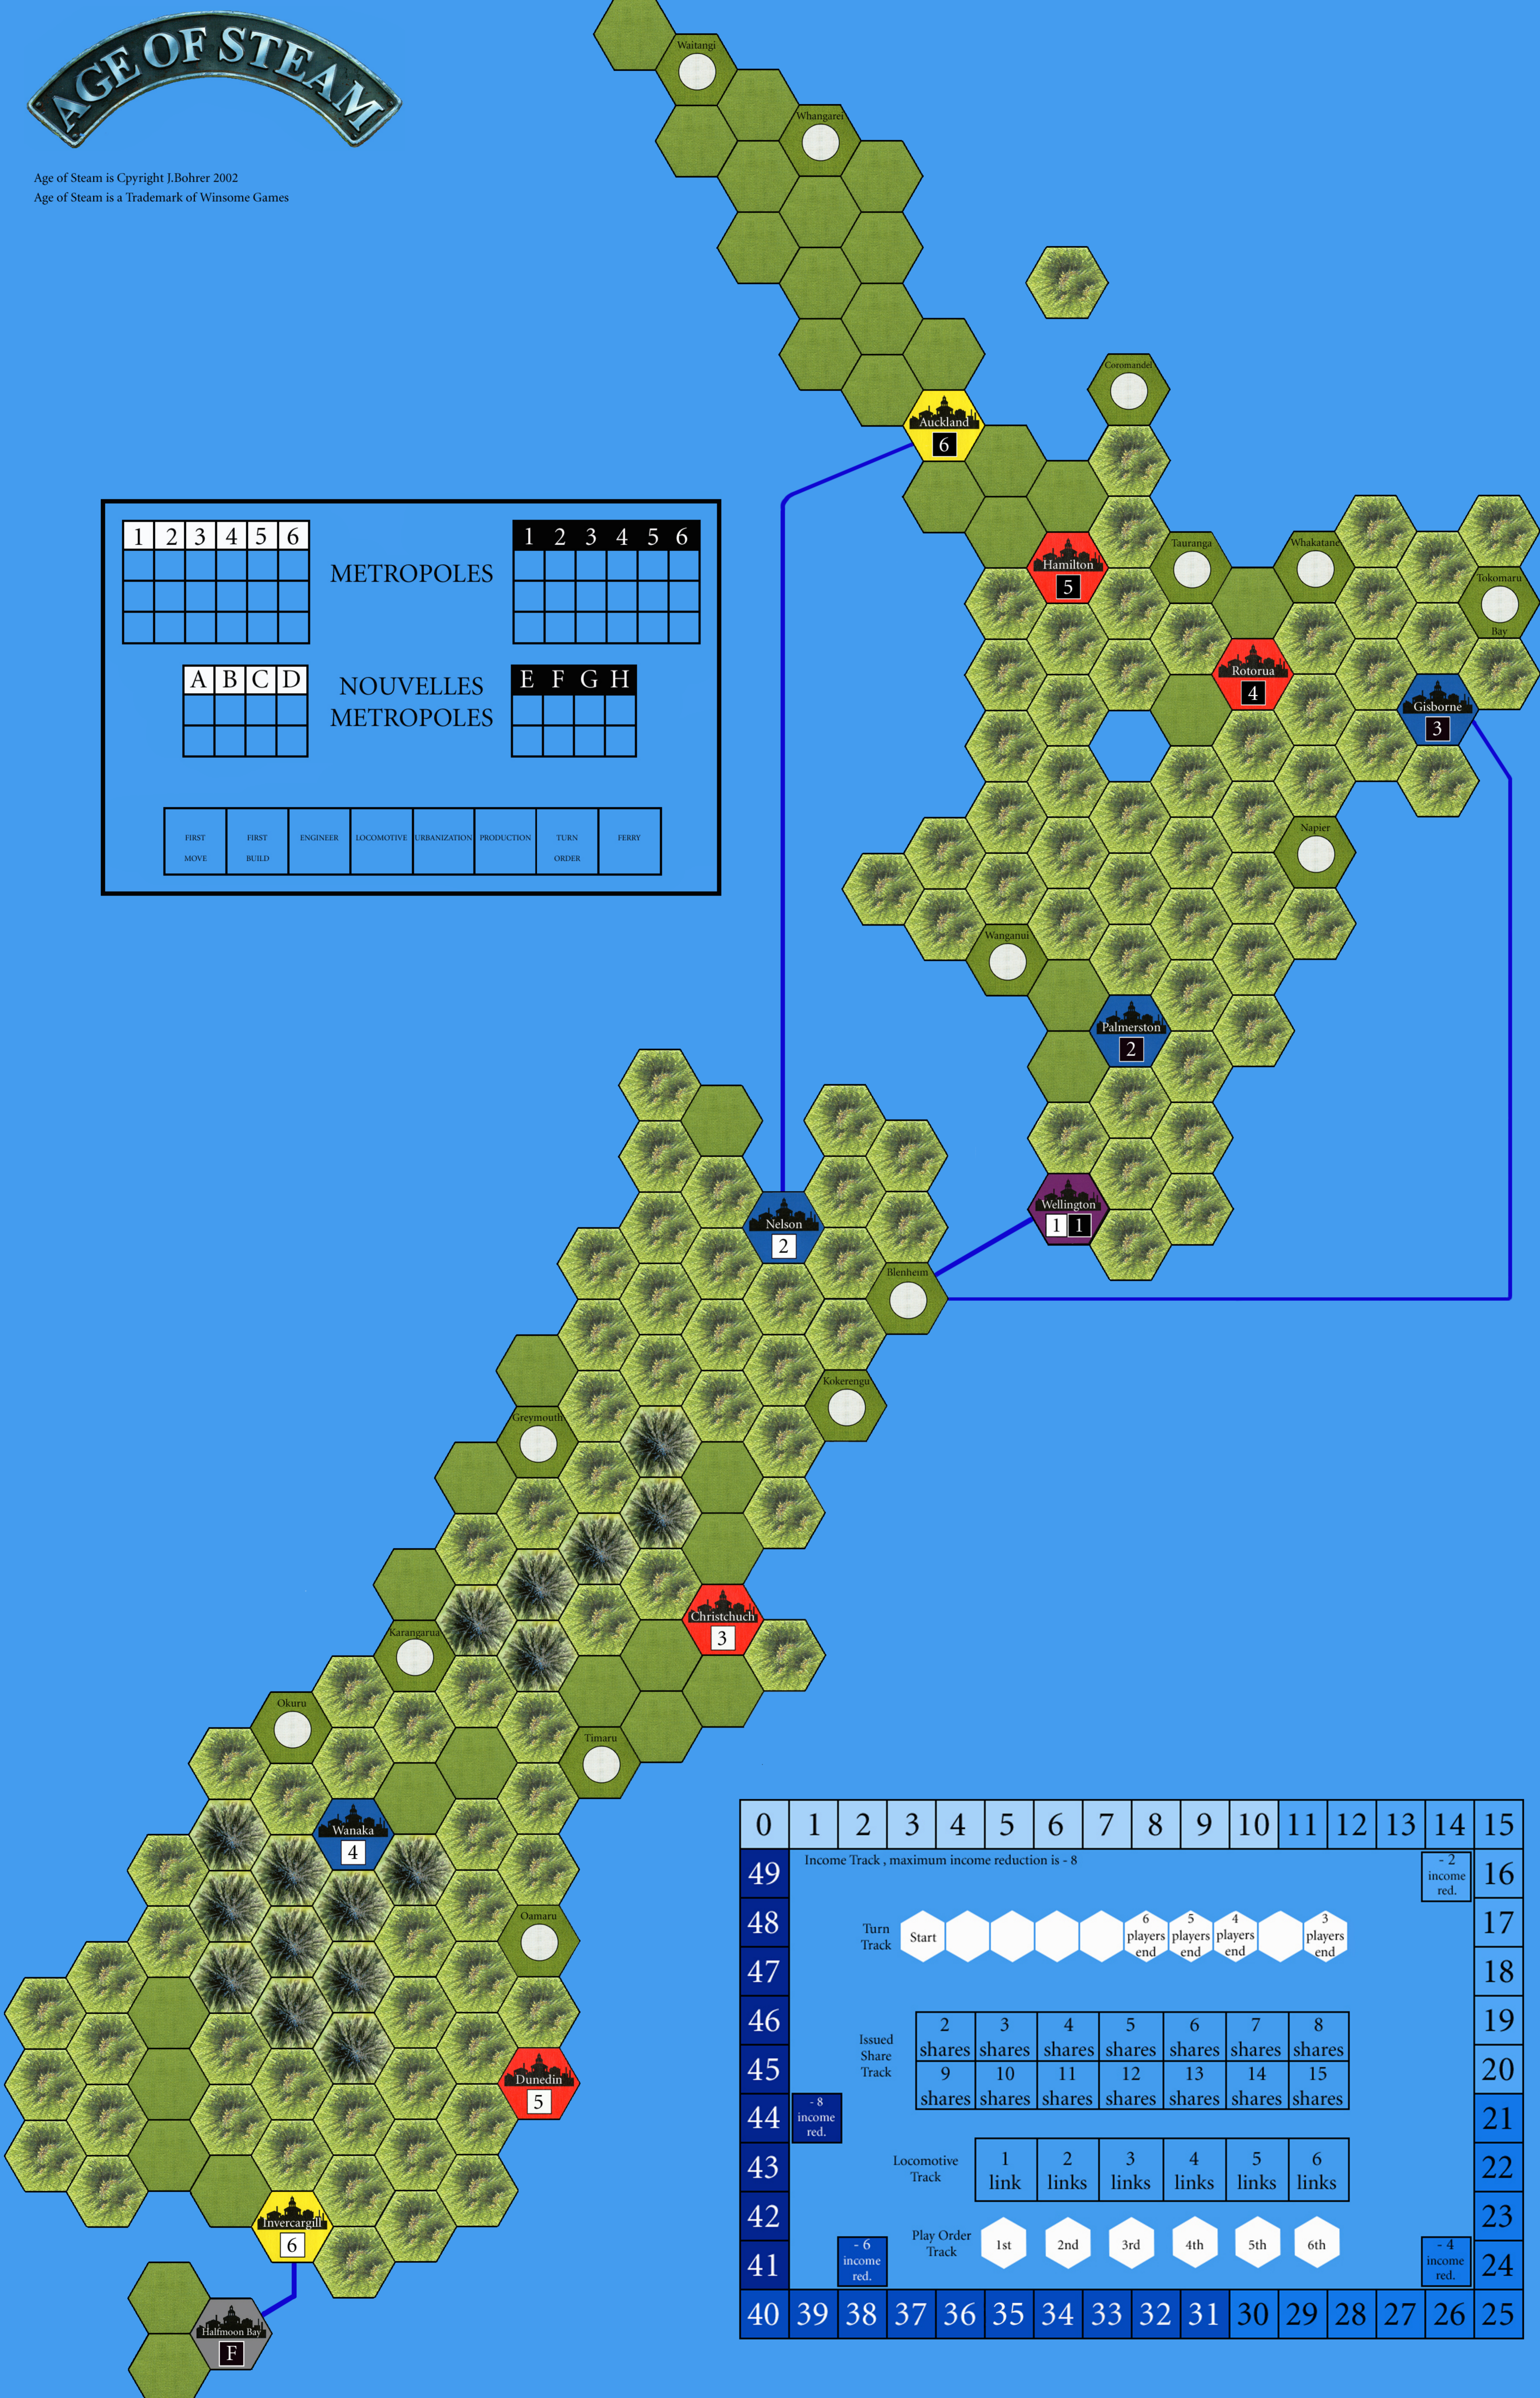

AGE OF STEAM

Age of Steam is Copyright J.Bohrer 2002
Age of Steam is a Trademark of Winsome Games

1	2	3	4	5	6

METROPOLES

1	2	3	4	5	6

A	B	C	D

NOUVELLES METROPOLES

E	F	G	H

FIRST MOVE	FIRST BUILD	ENGINEER	LOCOMOTIVE	URBANIZATION	PRODUCTION	TURN ORDER	FERRY
------------	-------------	----------	------------	--------------	------------	------------	-------

0	1	2	3	4	5	6	7	8	9	10	11	12	13	14	15		
49	Income Track, maximum income reduction is - 8														- 2 income red.	16	
48	Turn Track	Start							6 players end	5 players end	4 players end				3 players end	17	
46	Issued Share Track	2 shares	3 shares	4 shares	5 shares	6 shares	7 shares	8 shares								19	
45		9 shares	10 shares	11 shares	12 shares	13 shares	14 shares	15 shares								20	
44	- 8 income red.															21	
43	Locomotive Track	1 link	2 links	3 links	4 links	5 links	6 links								22		
42	Play Order Track	1st	2nd	3rd	4th	5th	6th								23		
41		- 6 income red.															- 4 income red.
40	39	38	37	36	35	34	33	32	31	30	29	28	27	26	25		